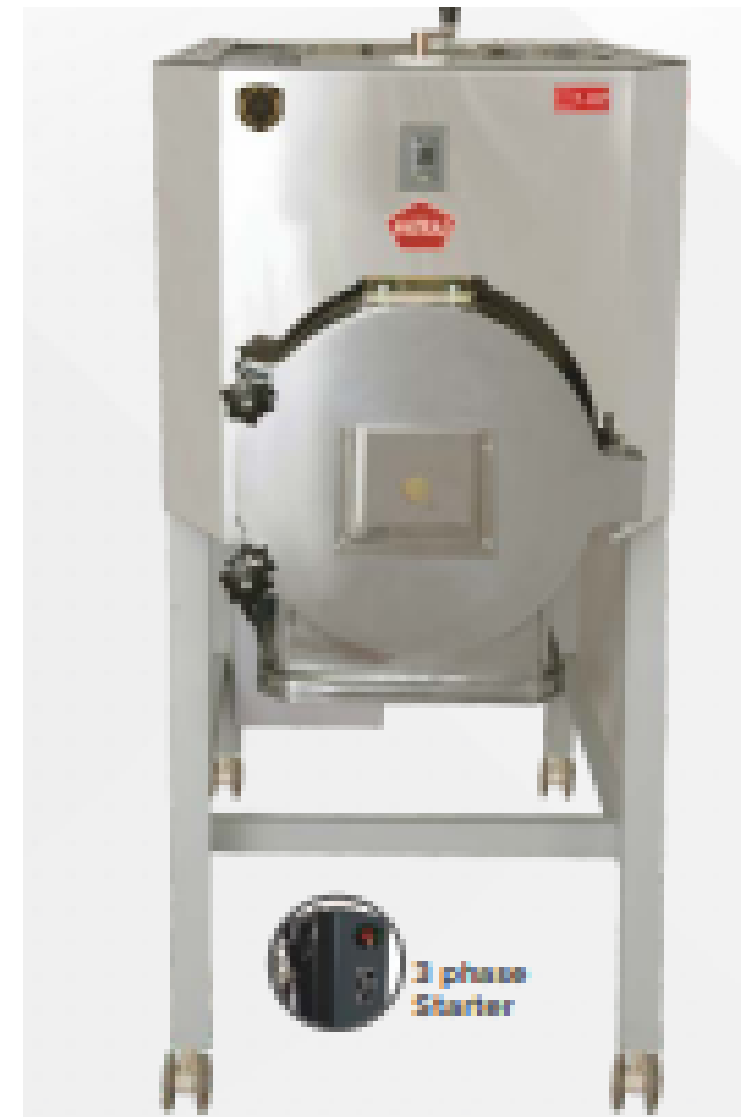

Commercial Flour Mill:

Model	2HP Light Duty (Auto)
Grinding Capacity	11-13 kg/h
Hopper Capacity	5 KG
Voltage	240/440 V
House Power	2 HP
Weight	35 KG
Price	Rs. 26090

Commercial Flour Mill:

Model	2HP Light Duty
Grinding Capacity	11-13 kg/h
Hopper Capacity	5 KG
Voltage	240/440 V
House Power	2 HP
Weight	35 KG
Price	Rs. 25190

Commercial Flour Mill:

Model	3HP Light Duty (Auto)
Grinding Capacity	13-17 kg/h
Hopper Capacity	8.5 KG
Voltage	240/440 V
House Power	3 HP
Weight	45 KG
Price	Rs. 31790

Commercial Flour Mill:

Model	3HP Light Duty
Grinding Capacity	13 - 17 kg/h
Hopper Capacity	8.5 KG
Voltage	240/440 V
House Power	3 HP
Weight	45 KG
Price	Rs. 30790

Commercial Flour Mill:

Model	3HP Heavy Duty (Auto)
Grinding Capacity	15-20 kg/h
Hopper Capacity	15 KG
Voltage	440 V
House Power	3.1 HP
Weight	60 KG
Price	Rs. 46890

Commercial Flour Mill:

Model	3HP Heavy Duty
Grinding Capacity	15-20 kg/h
Hopper Capacity	15 KG
Voltage	440 V
House Power	3.1 HP
Weight	60 KG
Price	Rs. 48490

Commercial Flour Mill:

Model	5HP Heavy Duty
Grinding Capacity	30-35 kg/h
Hopper Capacity	20 KG
Voltage	440 V
House Power	5.1 HP
Weight	70 KG
Price	Rs. 59890

IMPERIUM
VENTURES

Commercial Flour Mill:

Model	10HP Heavy Duty
Grinding Capacity	80-90 kg/h
Hopper Capacity	30 KG
Voltage	440 V
House Power	5.1 HP
Weight	130 KG
Price	Rs. 139000